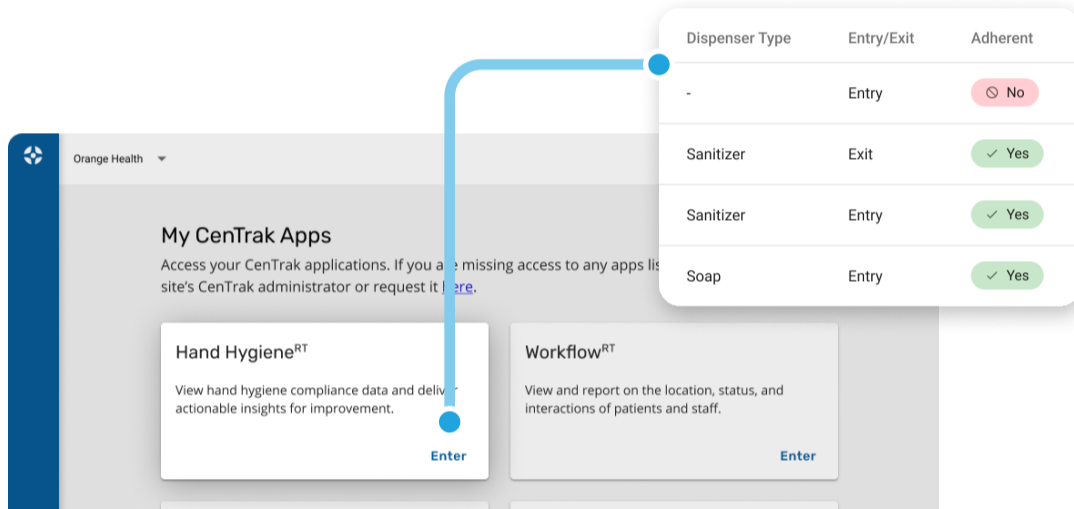

# Connect<sup>RT</sup> – a new era of efficiency & performance

Welcome to CenTrak's scalable, cloud-based RTLS software platform

## Get where you're going

The unified dashboard acts as a centralized hub for all your apps and resources.

## Endless scalability

Effortlessly grow your RTLS solutions across the health system.