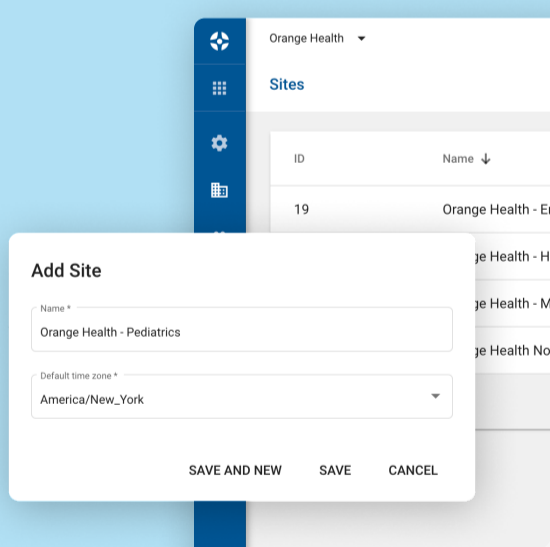

Streamlined setup

Manage essential configurations across the platform in one space.