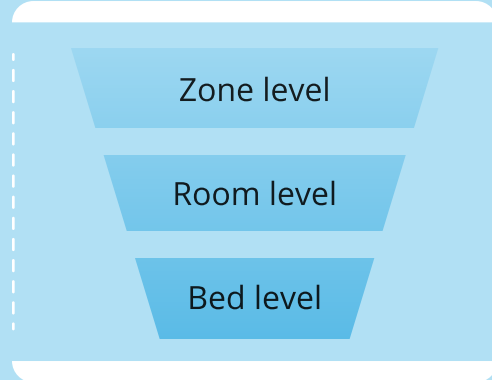

Location accuracy you need

Adaptable accuracy with BLE to maximize your initiatives.

Universally compatible with all Centrak systems